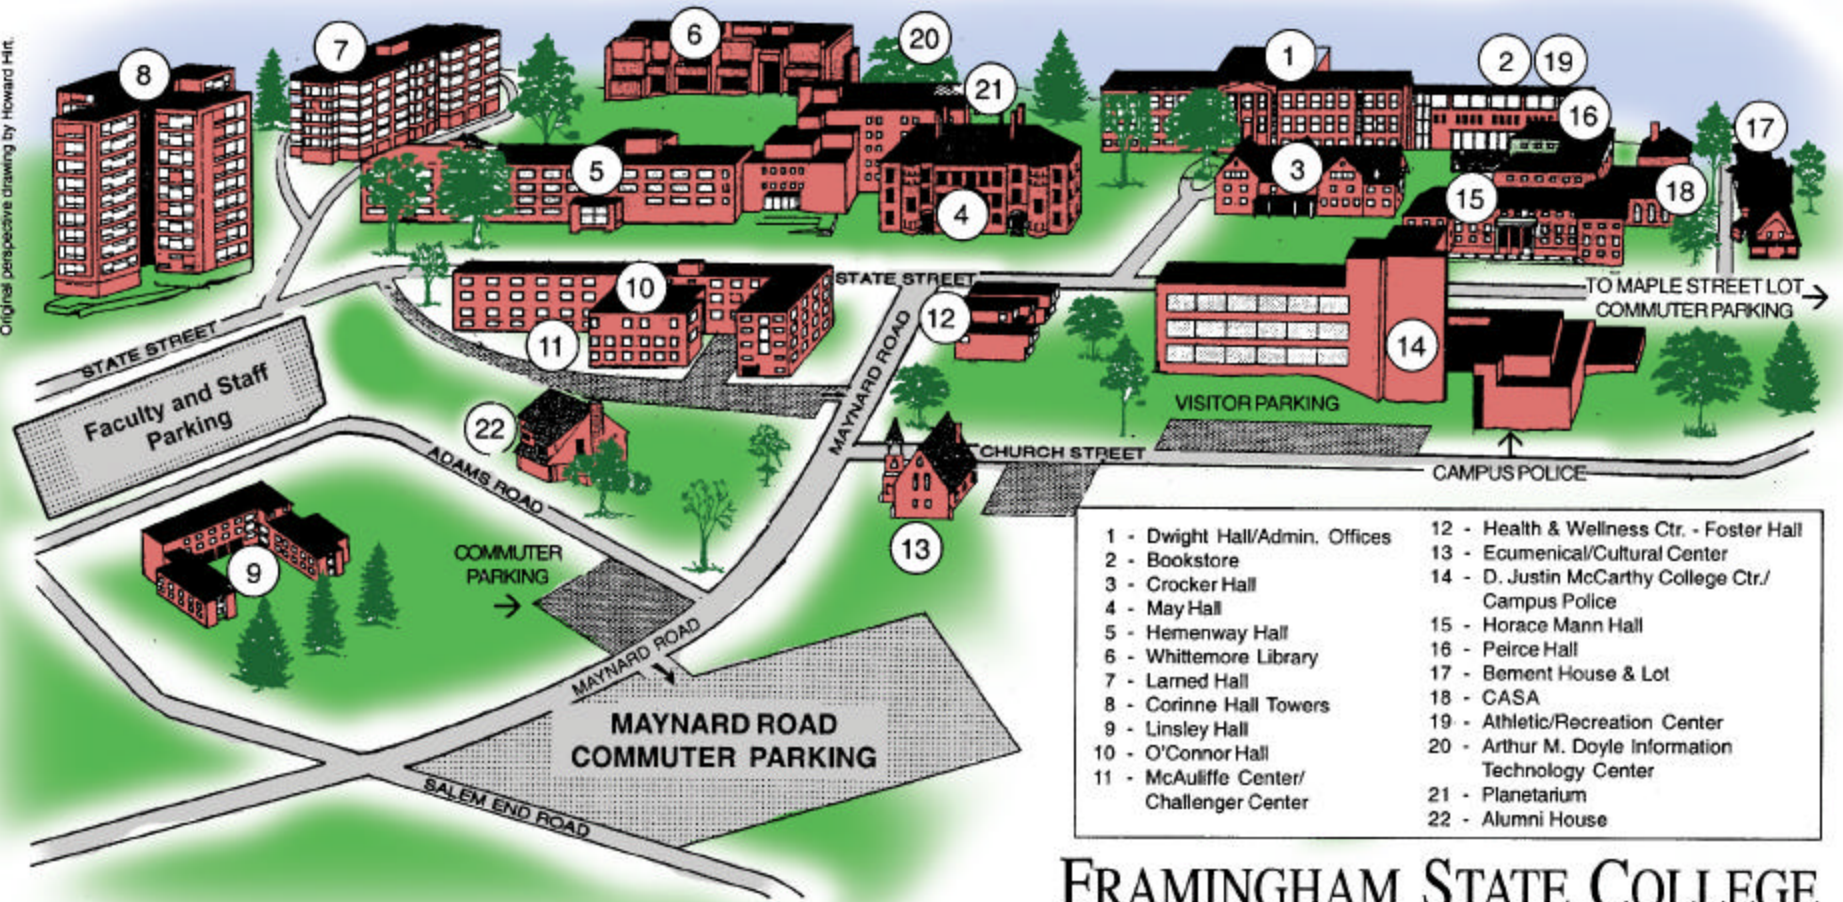

Original perspective drawing by Howard Hill.

FRAMINGHAM STATE COLLEGE

100 State Street, P.O. Box 9101
Framingham, MA 01701-9101
Admissions Tel. 508-626-4500
www.framingham.edu